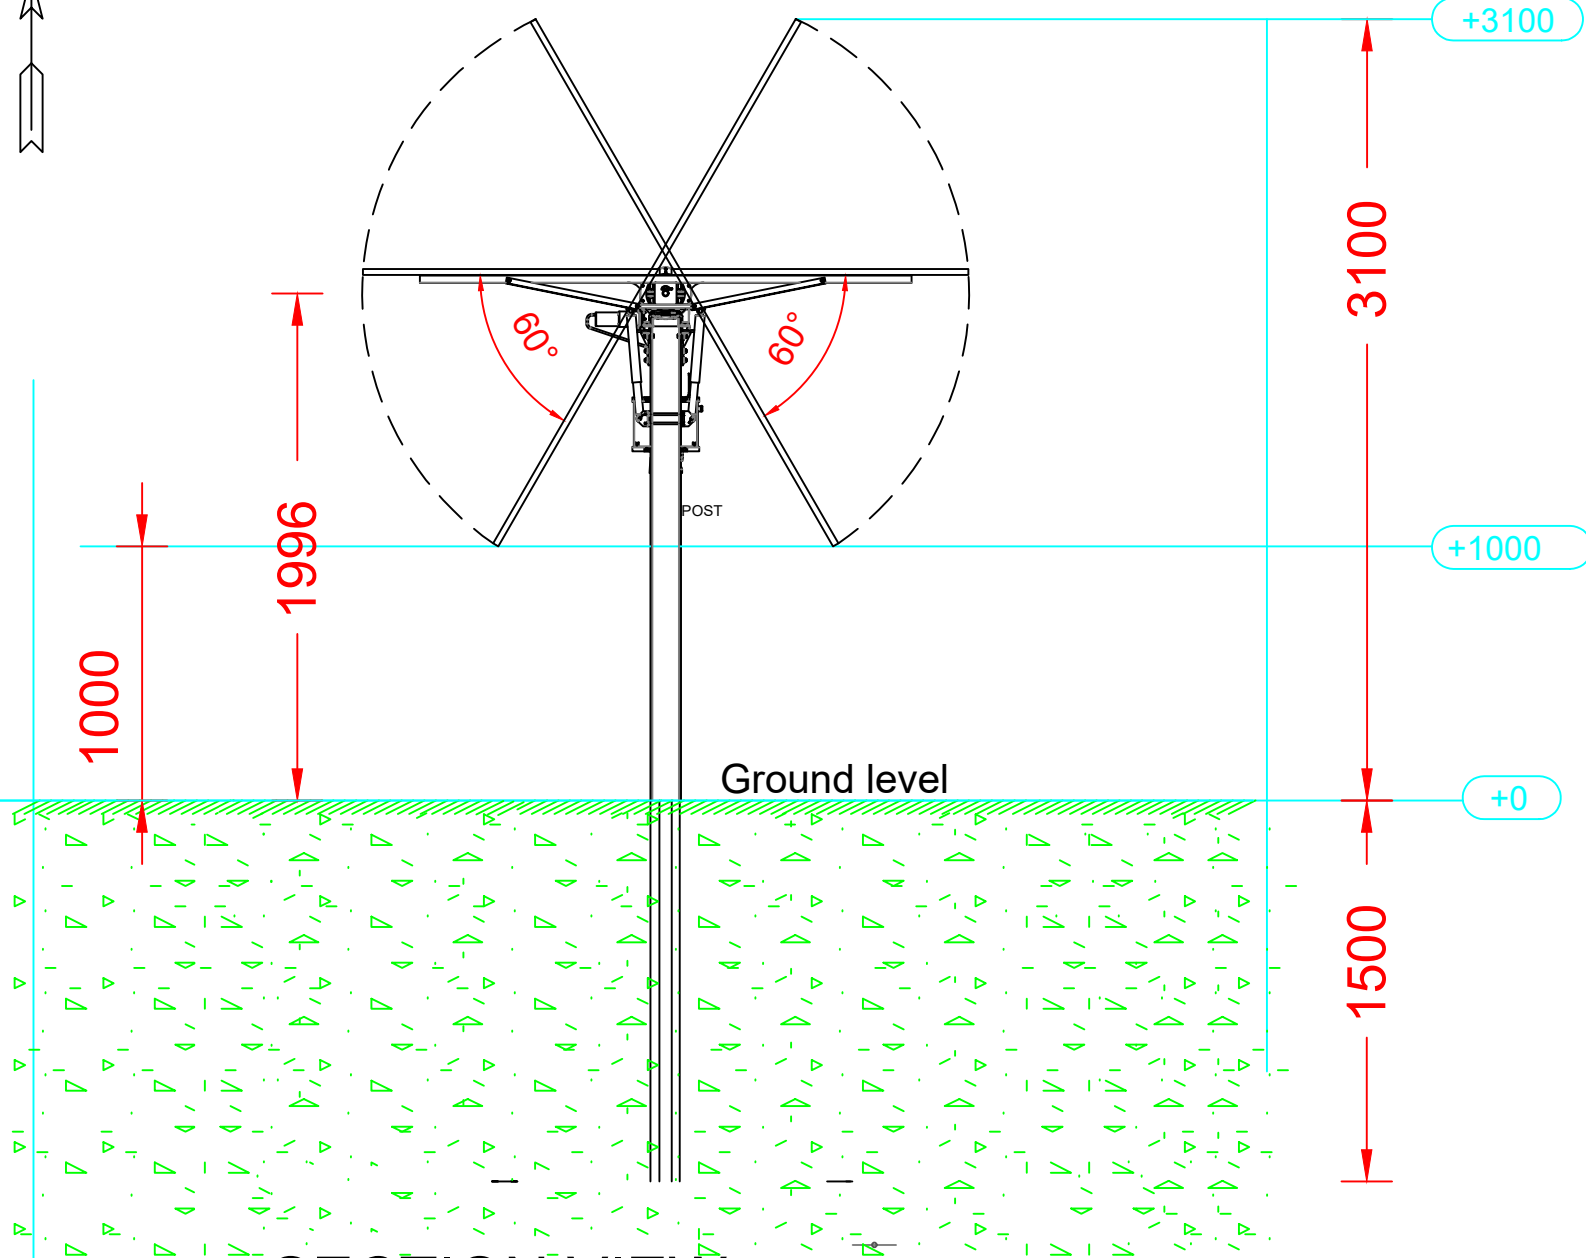

NORTH

2384

+3100

3100

+1000

1996

1000

POST

Ground level

+0

1500

SECTION VIEW INDICATIVE

Panel Elevations		Lewknor Solar Farm	
solar2		Planning	1/1