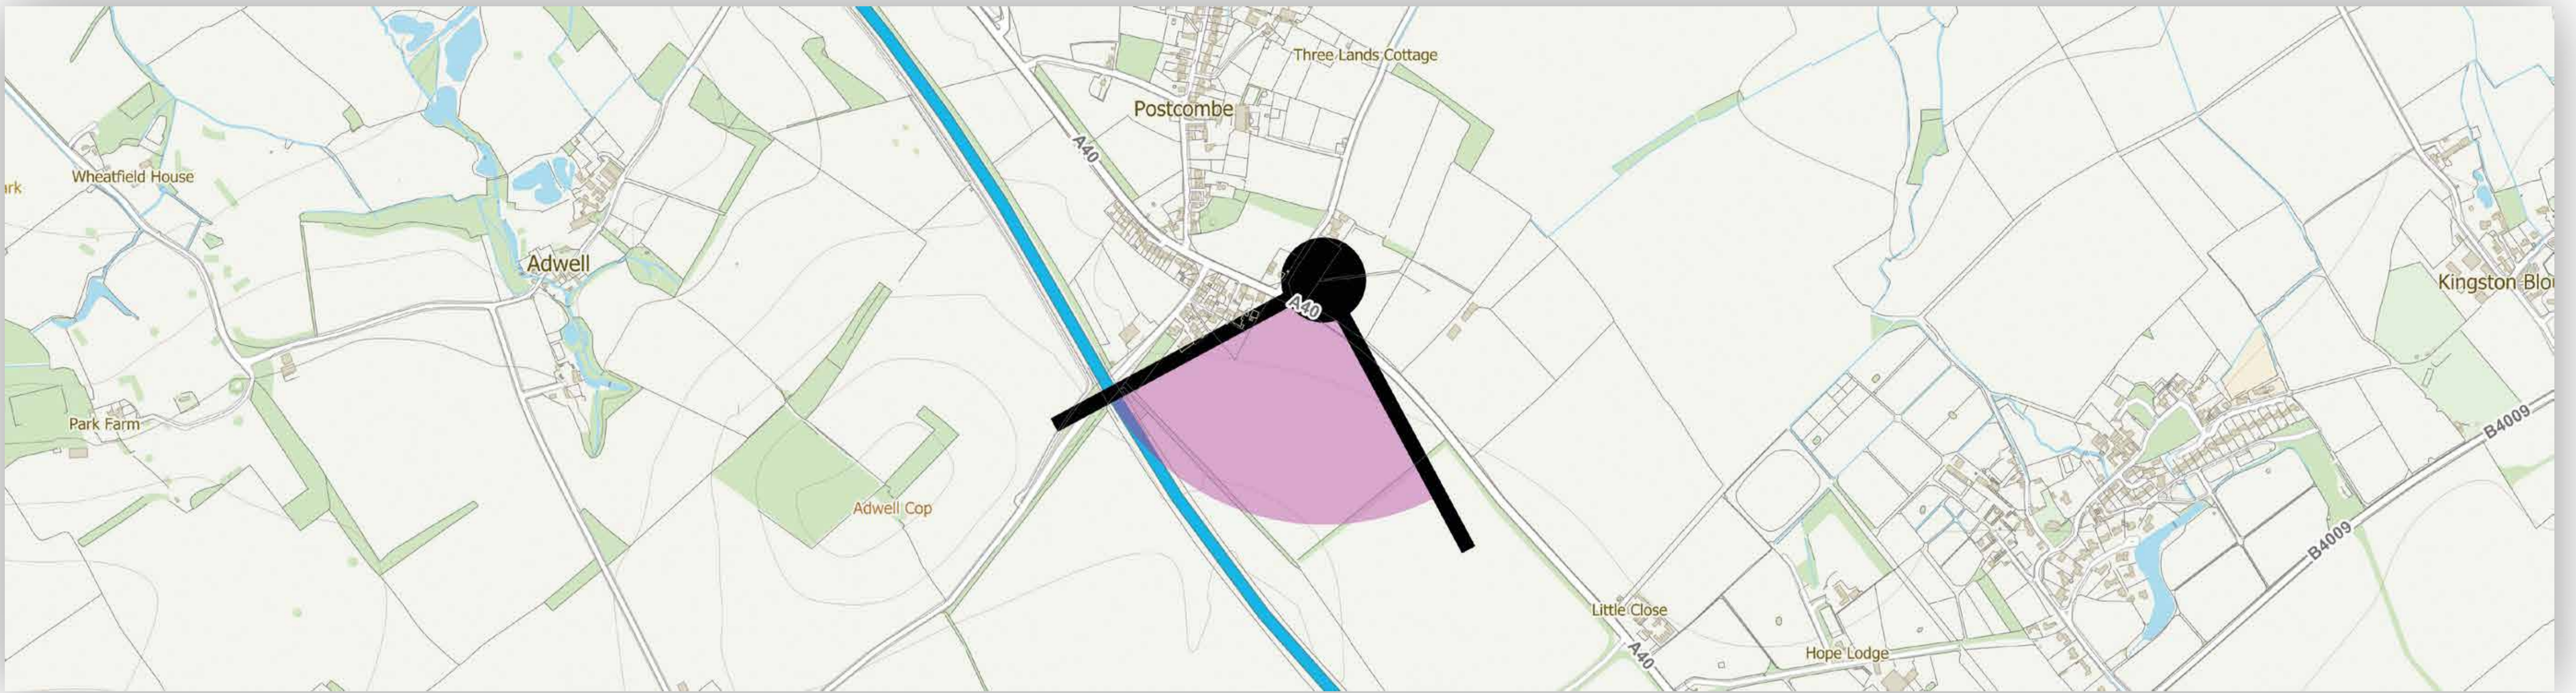

Lewknor Solar Farm

Viewpoint 4

Footpath 277/6/10 within field adjacent to A40

Existing view

Year 1

Year 10

View this information via the QR code below:

solar²